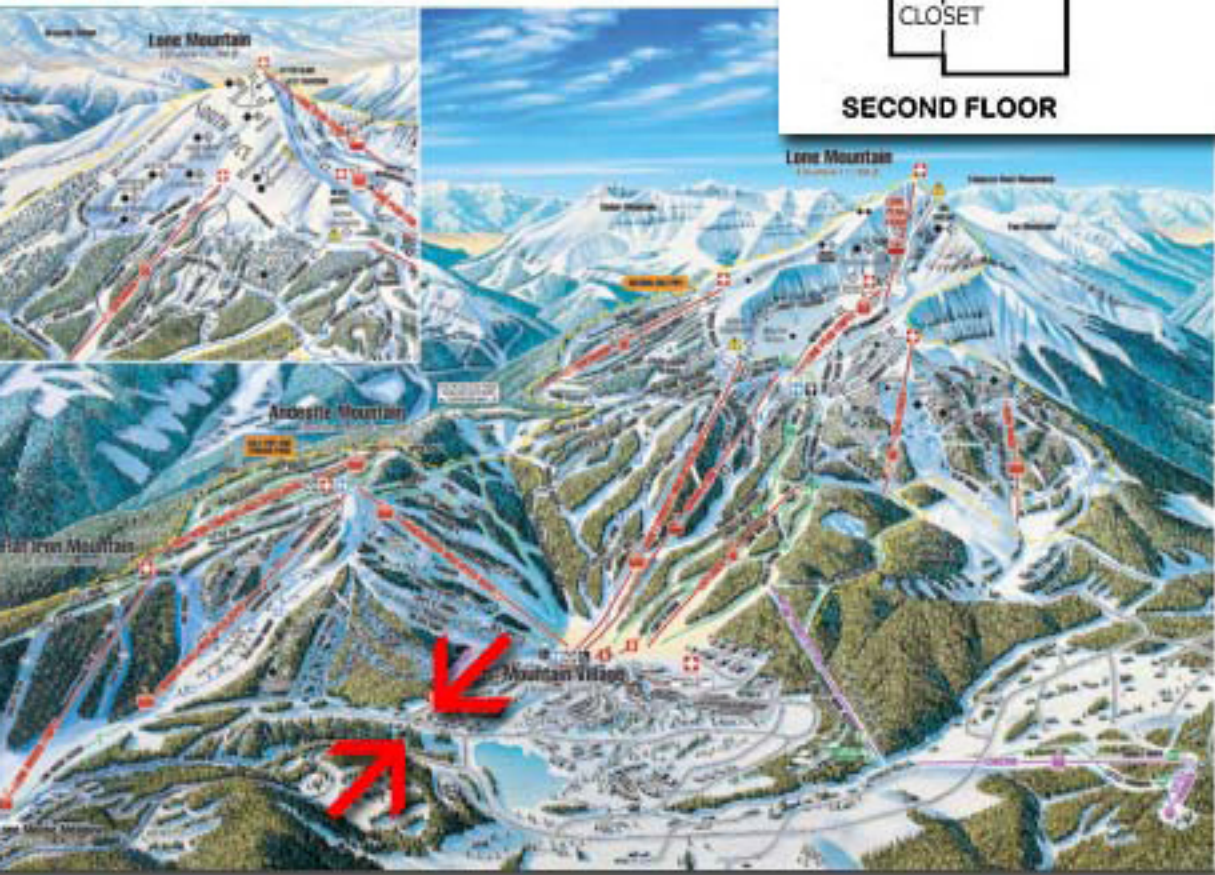

big sky ski condo
big horn condo 10, big sky montana

www.bigskyskicondo.com

1000 ft
200 m