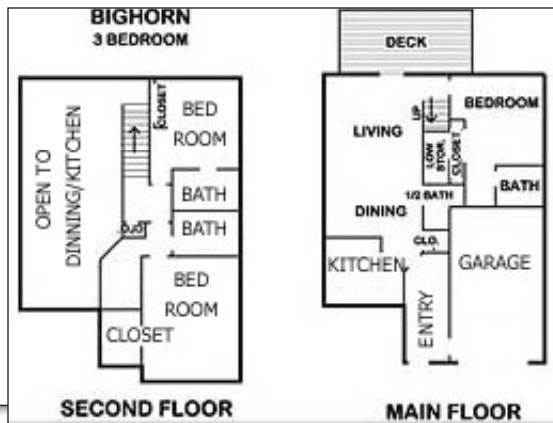

lone peak, big sky, montana

amenities great room kitchen master bedroom bedroom 2 bedroom 3 activities big sky resort

big sky ski condo big horn condo 10, big sky montana 505-660-2591 info@bigskyskicondo.com

ski-in / ski-out private rental condominium - 3 bedroom - 3 bath + convertible bed - Sleeps 6-8 - 150 yards from poma lift

**Big Sky Ski Condo :: Big Sky Montana
Private Rental Condo at the base of Mount Lone Peak
Big Sky Ski Area.**

Located near Big Ski & Moonlight Basin ski areas 50 miles from Bozeman Montana - Spring Summer Fall Winter Fun

Amenities:

Ski-in, Ski-out, 3 bedroom 3 bath, 150 yards from Big Ski ski area, Fireplace, Phone, 4 Cable TV's VCR's and DVD, washer/dryer, CD player, Full Kitchen, Dishwasher, Refrigerator, Cooking Utensils, Linens provided, Heated Garage, Deck, Gas Grill, variety of local nearby restaurants, year round adventure. 1 hour from Yellowstone, Tetons.